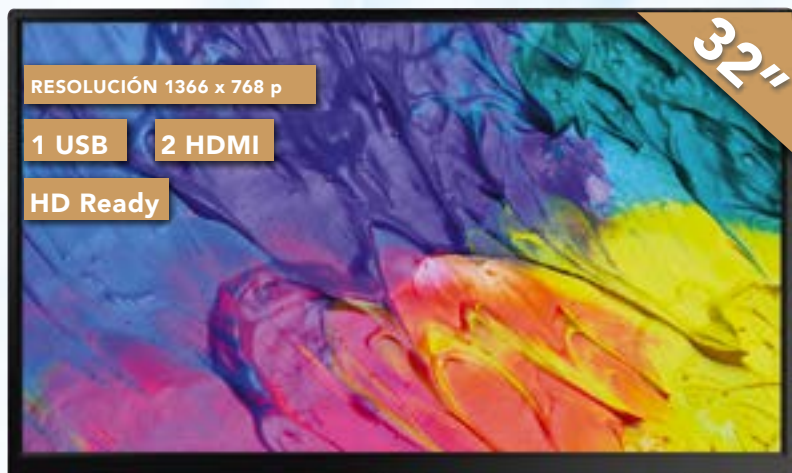

TV Led 43"
PHILIPS
379,00€

RESOLUCIÓN 1366 x 768 p

2 USB

3 HDMI

Smart TV

32"

TV Led 32"
PHILIPS
239,00€
32PHS6605/12

RESOLUCIÓN 1366 x 768 p