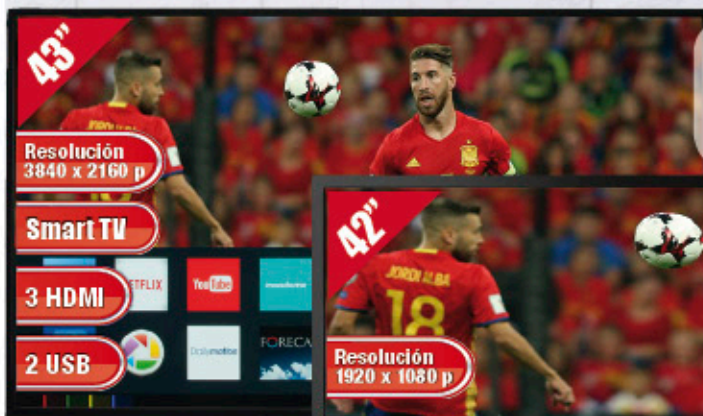

Resolución
3840 x 2160 p

Smart TV

3 HDMI

2 USB

379,00€

TV LED PHILIPS
43PUS6162/12