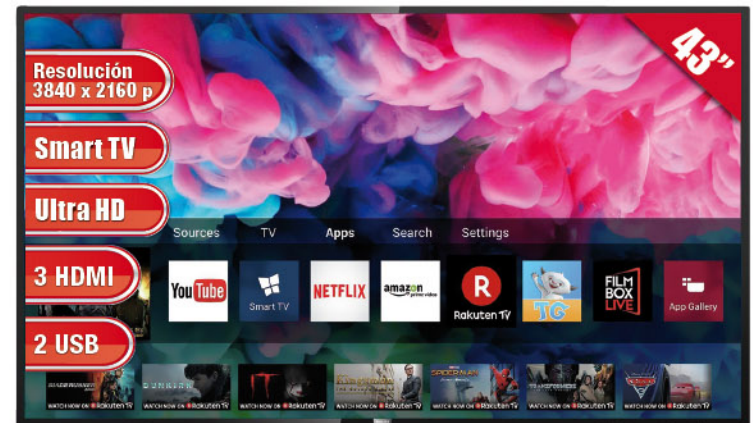

Resolución
3840 x 2160 p
Smart TV
Ultra HD
3 HDMI
2 USB

379,00€

TV LED PHILIPS
43PUS6503/12

GADIS

Hiper

Gadisa Retail, S.L.U.
Políg. Piadela, s/n 15300 Betanzos
(A Coruña) www.gadis.es
Precios y promociones no aplicables a gadisline.com

nº gratuito de atención al cliente
900 82 55 00

Síguenos en
Por favor, no tirar este folleto en la vía pública

ALIGERA TU VIDA
PREVENCIÓN DE LA OBESIDAD