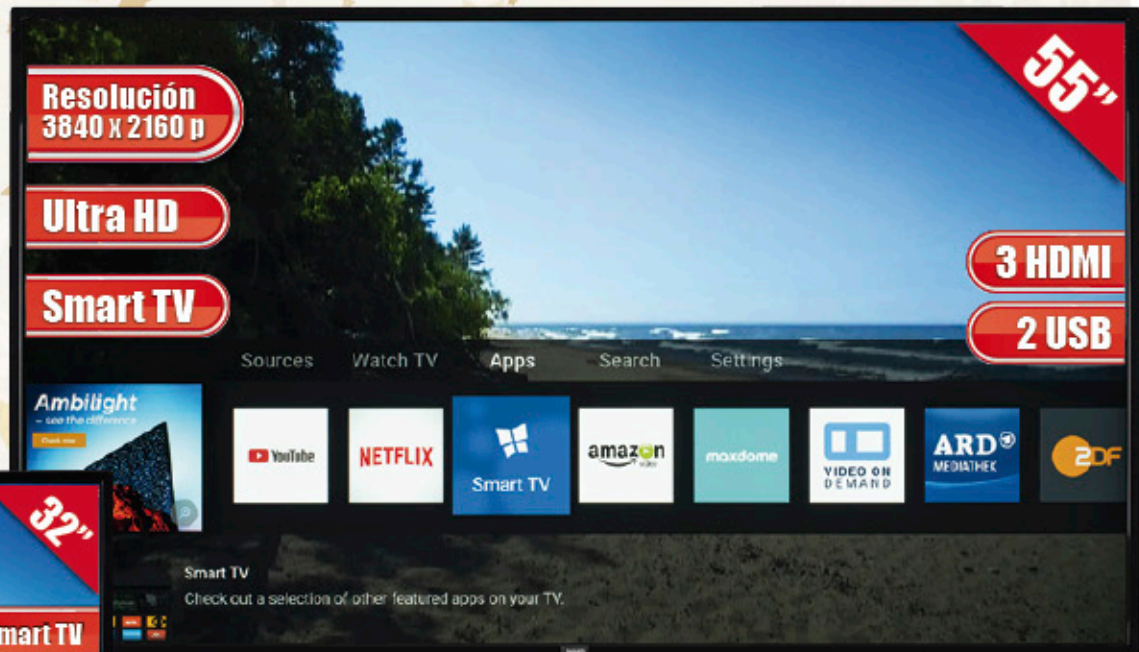

2 AÑOS DE GARANTÍA **Imagen**

Precios válidos del 13 de diciembre de 2018 al 2 de enero de 2019

GADIS Hiper

379,00€

TV LED NEVIR
NVR-7900-50-4K2

179,00€

TV LED NEVIR
NVR-7412-32-HD-N

299,00€

TV LED PHILIPS
43PFT5503/12

199,00€

TV LED PHILIPS
32PHT4503/12

149,00€

TV LED PHILIPS
24PFT5303/12 HD

TV LED PHILIPS
55PUS6503/12

499'00€

279,00€

TV LED PHILIPS
32PFS5803/12

GADIS

Hiper

Gadisa Retail, S.L.U.
Políg. Pladela, s/n 15300 Betanzos
(A Coruña) www.gadis.es

Precios y promociones no aplicables a gadislínea.com

☎ nº gratuito de atención al cliente
900 82 55 00

Síguenos en
Por favor, no tirar este folleto en la vía pública